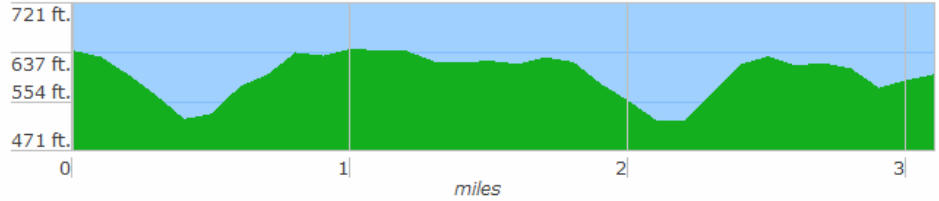

# Catoctin High School Cross Country 5k Course Map

**MILE 1**  
**MILE 2**  
**MILE 3**

Elevation Profile

Total climb: 276 feet / 84 m

Total elevation change: 593 feet / 181 m

Map data © 2014 Google, U.S. Geological Survey, USDA, Farm Service Agency, Map data ©